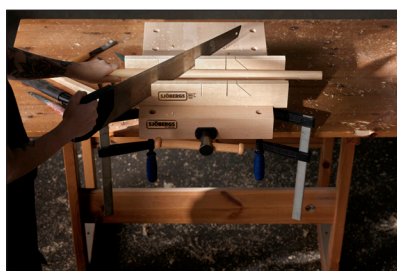

Sjöbergs Smart Workstation Pro

Top Quality portable work station, locates wherever you need to work. Ideal for woodworking, making repairs, woodcarving or for anywhere you need to use both hands.

Clamps or bolts (not provided) to any convenient surface. Top Quality vise construction. Round bench dogs automatically adjust to a non parallel surface.

Constructed in European knot free beech.

4 bench dogs 33290 with side springs included.

Product information

Sjöbergs Smart Workstation Pro

Art.nr	33309	
EAN	7316703309108	
Length of worktop	400 mm	15 ³ / ₄ in
Total length	530 mm	20 ⁵⁵ / ₆₄ in
Width of worktop	360 mm	14 ¹¹ / ₆₄ in
Thickness of worktop	40 mm	1 ³⁷ / ₆₄ in
Vise capacity	38 mm	1 ¹ / ₂ in
Height	110 mm	4 ²¹ / ₆₄ in
Weight	9,4 kg	20 lbs