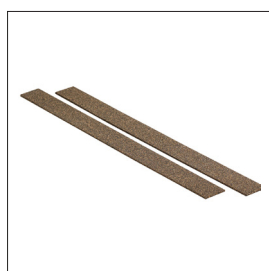

Jaw cushions

Art nr 33381