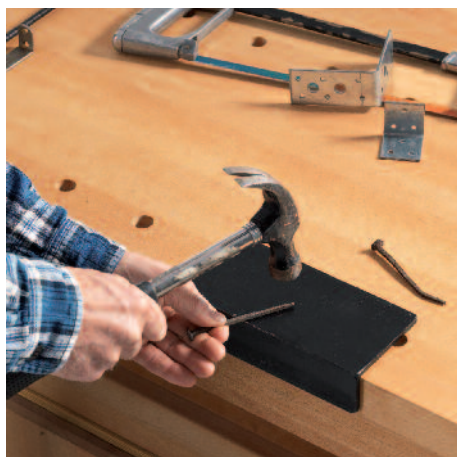

SJÖBERGS WORKBENCHES AB
SE- 576 95 Stockaryd • Sweden
Tel +46 (0)382-257 00
office@sjobergs.se • sjobergs.se