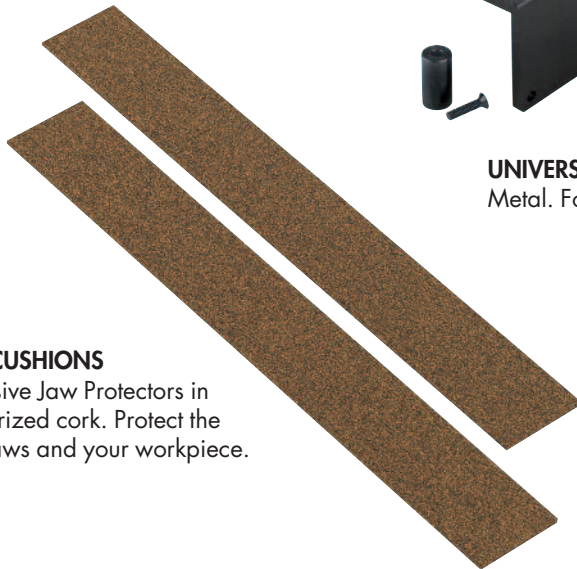

OUR SPECIALTY
**WORK
BENCHES**
FOR ALL!

accessory kit sjobergs original 1900 workbenches

sjobergs.se

ACCESSORY KIT
SJÖBERGS ORIGINAL 1900
Nr 33829
Weight 4,6 kg

EAN 7316703829101

Package size
Accessory kit
320x230x120 mm

JAW CUSHIONS

Adhesive Jaw Protectors in rubberized cork. Protect the vise jaws and your workpiece.

UNIVERSAL ANVIL

Metal. For metal working.

ST11 HOLDFAST

Clamps around 360°.

SJÖBERGS WORKBENCHES AB
SE- 576 95 Stockaryd • Sweden
Tel +46 (0)382-257 00
office@sjobergs.se • sjobergs.se