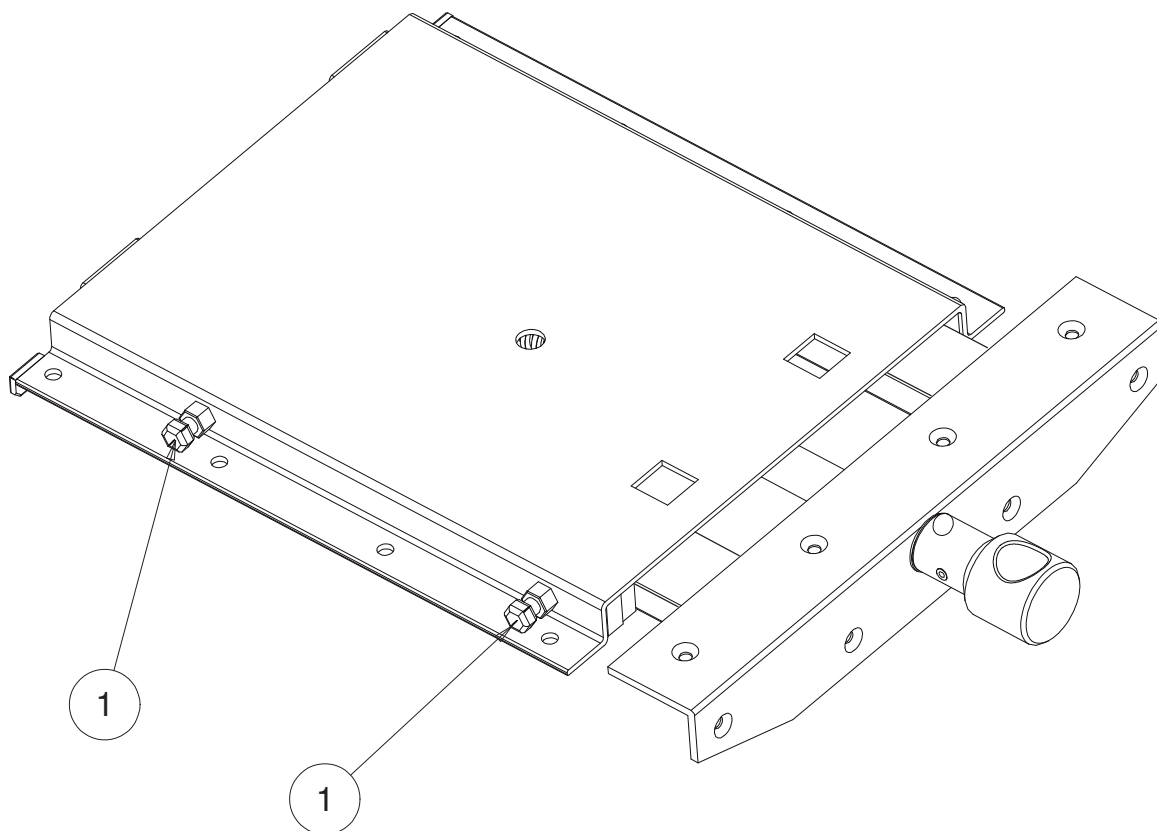

Utfärdare: PIBL	Art.nr: 701492	Datum: 2014-01-27	Dokumentnamn: MB. 125	Utgåva: 01	Sida: 2-2

1. When the vise is stiff, loosen the adjustable screws.
  When the vise is loose, tighten the adjustable screws.