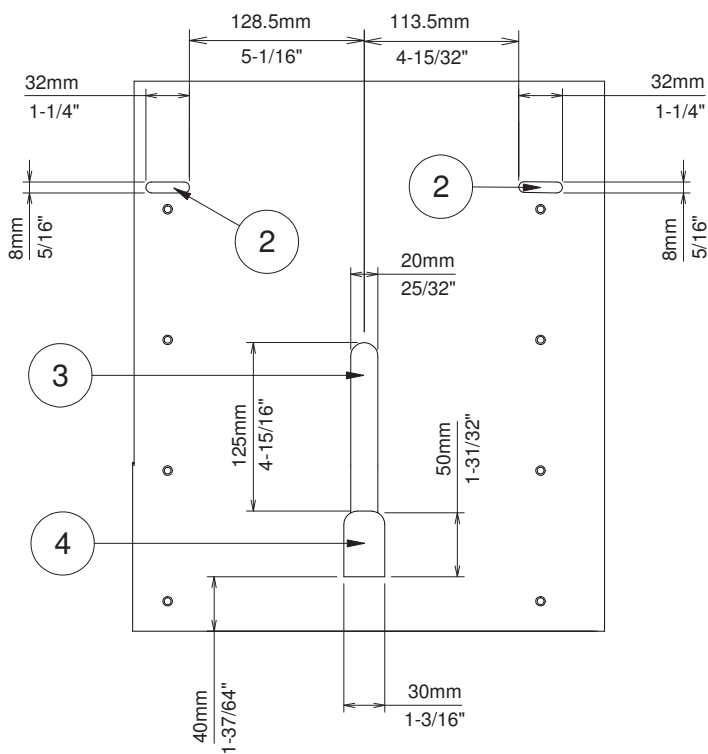

# ADJUSTABLE VISE

(x1)

(x2)

(x2)

1. Drilled holes for wood screws

2. Depth 13 mm, 1/2"

3. Depth 3 mm, 1/8"

4. Depth 8 mm, 5/16"