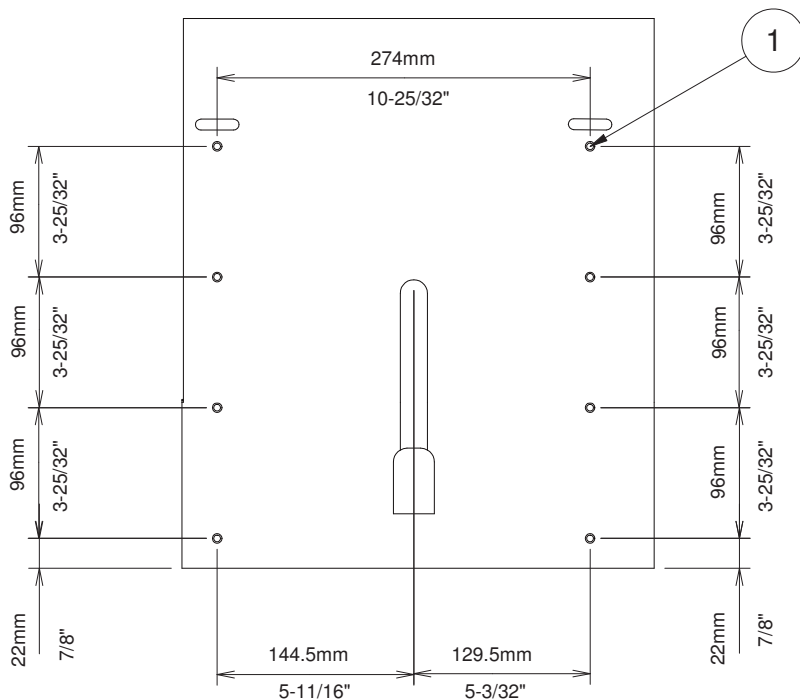

# ADJUSTABLE VISE

(x1)

(x2)

(x2)

1. Drilled holes for wood screws

2. Depth 13 mm, 1/2"

3. Depth 3 mm, 1/8"

4. Depth 8 mm, 5/16"