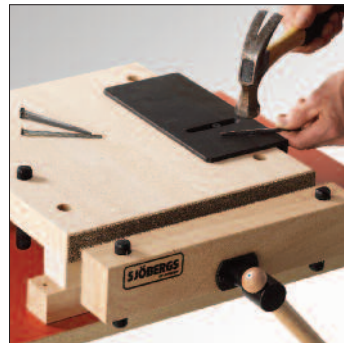

SJÖBERGS WORKBENCHES AB
SE- 576 95 Stockaryd • Sweden
Tel +46 (0)382-257 00
office@sjobergs.se • sjobergs.se