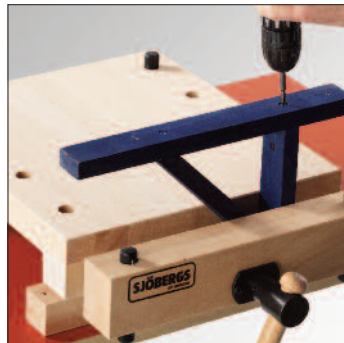

SJÖBERGS WORKBENCHES AB
SE- 576 95 Stockaryd • Sweden
Tel +46 (0)382-257 00
office@sjobergs.se • sjobergs.se