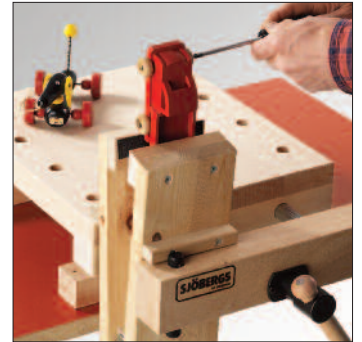

Clamps or bolts (not provided) to any convenient surface.

Top Quality vise construction.

Round bench dogs automatically

adjust to a non parallel surface. 4 bench dogs with side springs included.

Constructed in European knot free

Width of worktop 14³/₈ 360

Thickness of worktop 1⁵/₈ 40

Vise capacity 4¹/₃ 110

Weight 22 lbs 10 kg

Package size

SMART WORKSTATION PRO

645x375x82 mm

SJÖBERGS SMART WORKSTATION PRO